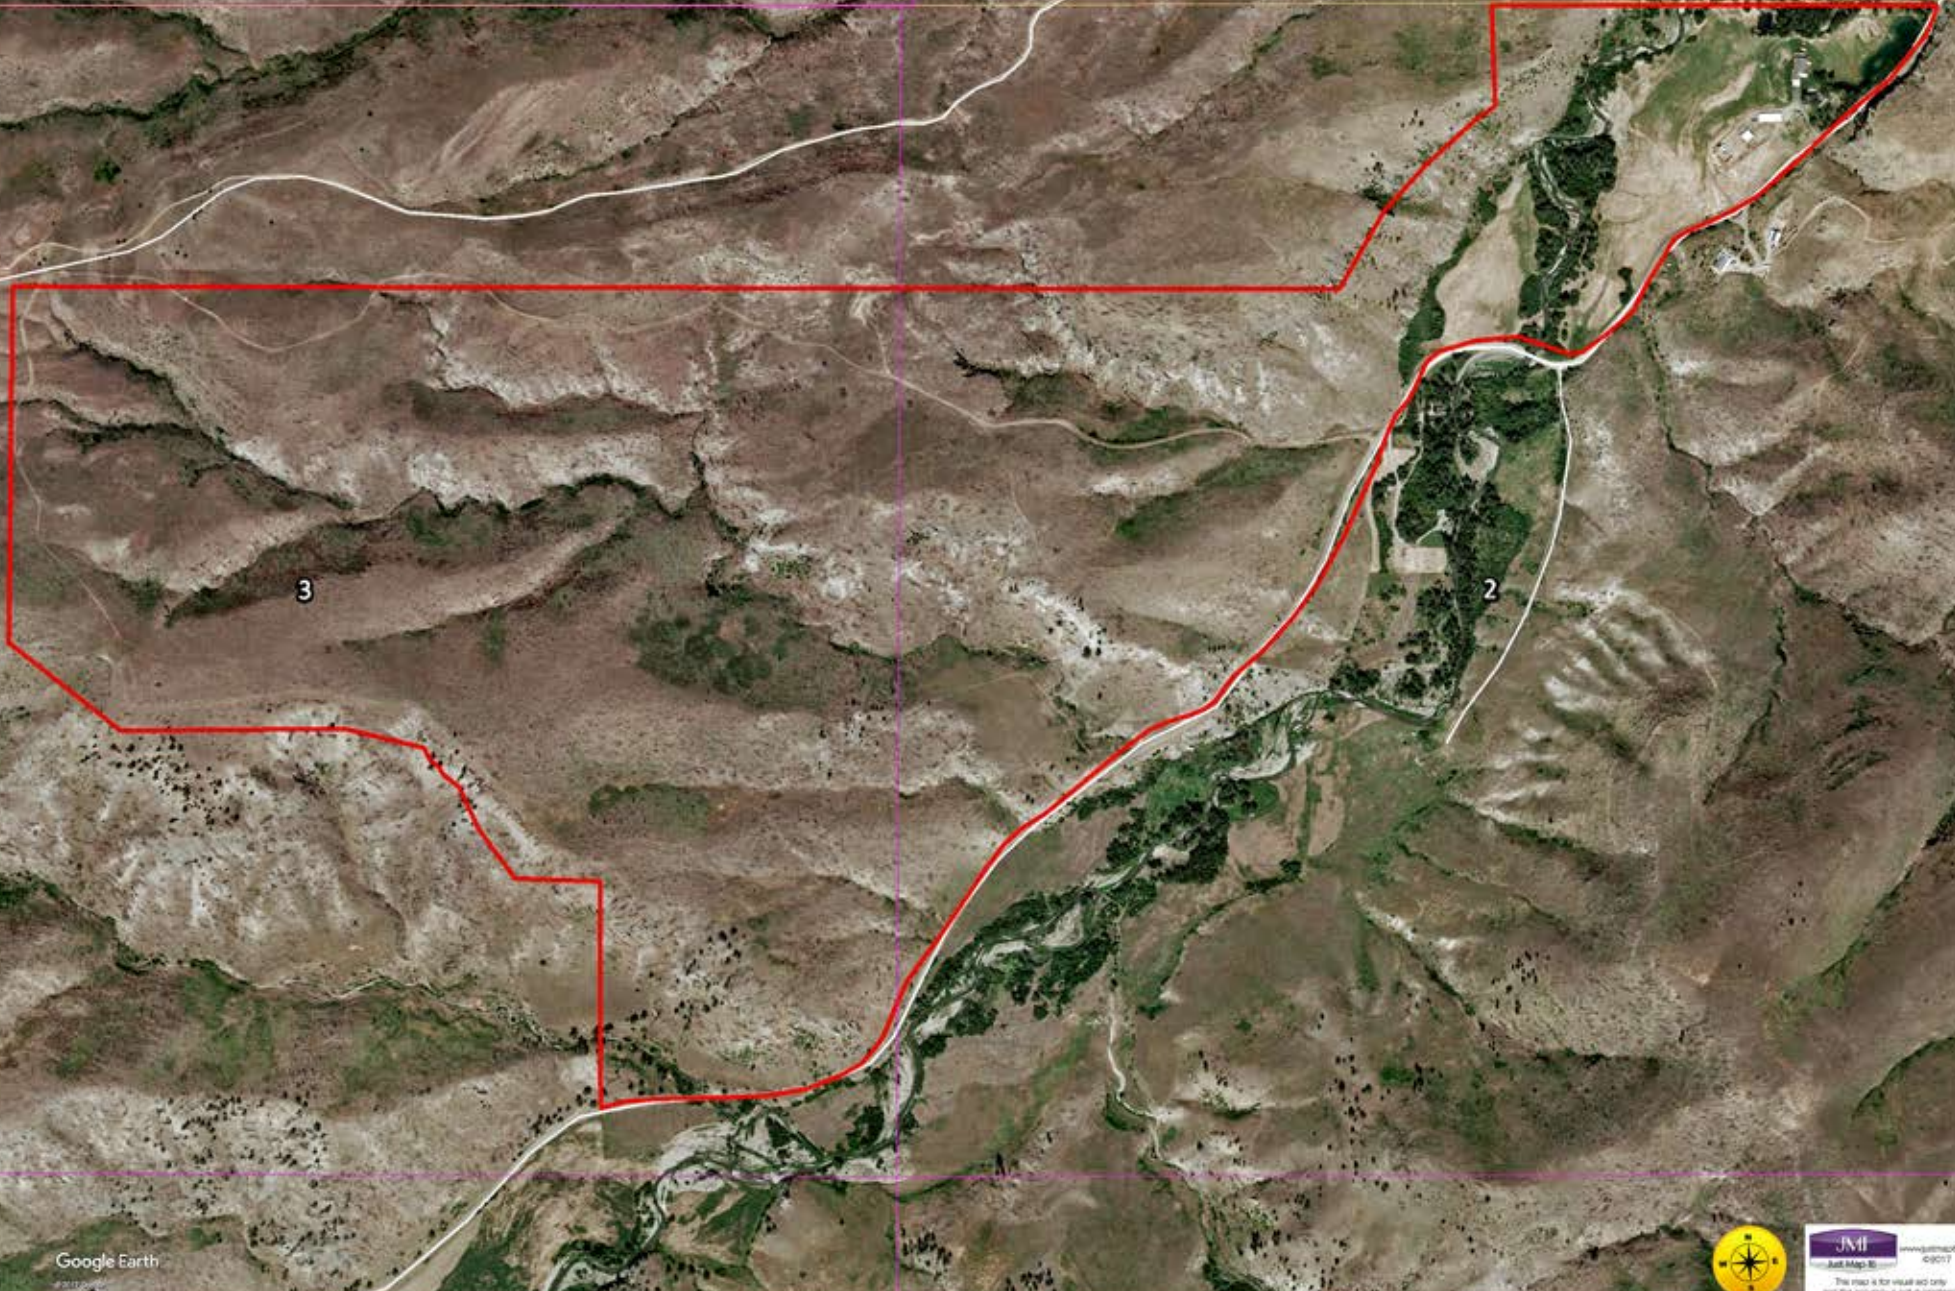

Eagle Springs Ranch
Reed Point, Montana
404+/- Deeded Acres

Google Earth

JMI
Just Map It
©2017
This map is for visual aid only
and the accuracy is not guaranteed.